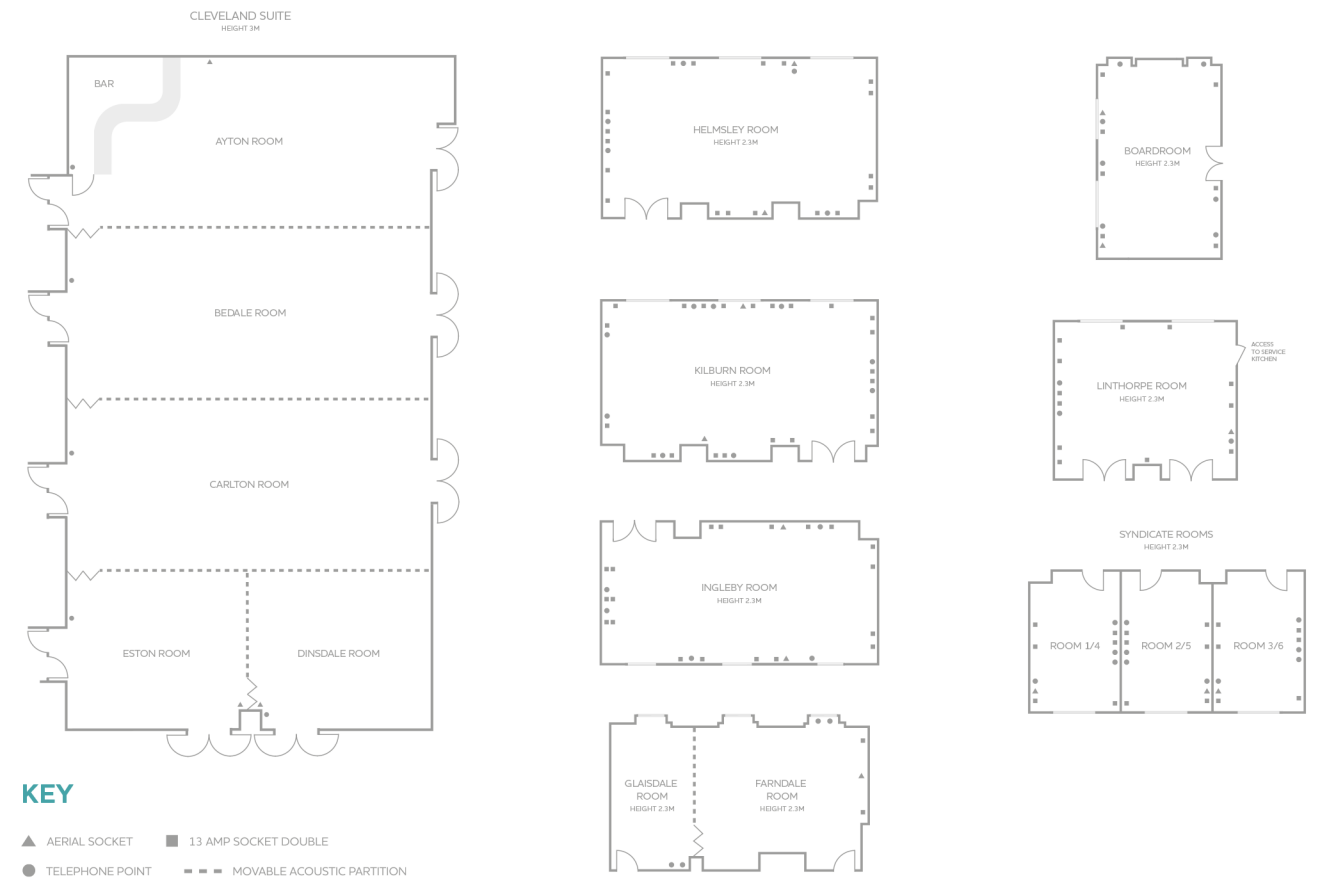

Leonardo Hotel Middlesbrough

Floorplans and Capacities

Floor Plans and Capacities

Room Capacities

	Theatre	Theatre (Back Projection)	Classroom	Boardroom	U-Shape	Cabaret (Full rounds)	Cabaret (Half rounds)	Banquet	Dinner Dance	Length (m)	Width	Height	Controls in Room	Tungsten	Dimmers	Blackout	Natural Light	3 Phase	Air Conditioning	Free WiFi
Cleveland Suite	400	-	148	-	-	280	240	348	308	26	14	3	✓	-	✓	✓	-	✓	✓	✓
Ayton Room	70	-	28	30	30	60	48	60	60	14	6.7	3	✓	-	✓	✓	-	✓	✓	-
Bedale Room	100	-	40	40	40	80	64	80	60	14	6.8	3	✓	-	✓	✓	-	✓	✓	-
Carlton Room	100	-	40	40	40	80	64	80	60	14	6.8	3	✓	-	✓	✓	-	✓	✓	-
Eston Room	40	-	8	20	20	40	32	40	40	7	5.9	3	✓	-	✓	✓	-	✓	✓	-
Dinsdale Room	40	-	8	20	20	40	32	40	40	7	5.9	3	✓	-	✓	✓	-	✓	✓	✓
Helmsley Room	50	-	30	30	32	50	30	50	-	10.6	6	2.3	✓	-	✓	✓	✓	-	✓	✓
Kilburn Room	50	-	30	30	32	50	30	50	-	10.6	6	2.3	✓	-	✓	✓	✓	-	✓	✓
Ingleby Room	50	-	30	30	32	50	30	50	-	10.6	5.3	2.3	✓	-	✓	✓	✓	-	✓	✓
Glaisdale Room	15	-	6	10	9	10	6	10	-	3.43	5.5	2.3	✓	-	✓	✓	✓	-	✓	-
Farnsdale Room	35	-	16	22	20	30	24	30	-	6.35	5.5	2.3	✓	-	✓	✓	✓	-	✓	-
Boardroom 30	30	-	16	16	15	20	16	20	-	10.6	5.5	2.3	✓	-	✓	✓	✓	-	✓	✓
Linthorpe Room – Break out room	-	-	-	-	-	-	-	-	-	7	5.5	2.3	✓	-	✓	✓	✓	-	✓	✓
Syndicate room	15	-	6	10	9	-	-	-	-	5.3	3.5	2.3	✓	-	✓	✓	✓	-	✓	✓
Restaurant	-	-	-	-	-	-	-	120	100	14	7	4	✓	-	✓	✓	✓	-	✓	-