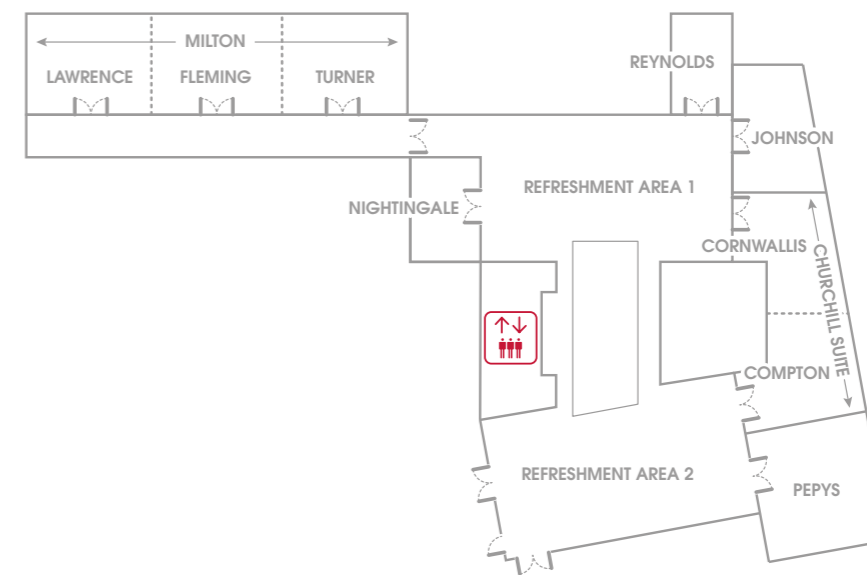

Capacities and dimensions

Room Name	Dimensions L x W x H (m)	Theatre	Boardroom	Classroom	Cabaret	U-Shape	Dinner Dance	Reception
Wren & Shakespeare	31.6 x 24.4 x 5	700	–	–	360	–	550	800-1200
Wren Suite	31.6 x 17.9 x 5	540	–	320	240	–	300	500
Shakespeare	23.5 x 6.5 x 5	140-150	–	108	72	–	140	250
Nelson & Lutyens Suite	15.7 x 24.4 x 5.5	300	–	152	128	–	160	350
Dickens, Donne & Kitchener	15.9 x 19.8 x 5	320	–	168	136	–	180	350
Lutyens & Donne Suite	15.6 x 6.5 x 5	80	40	–	40	–	–	100
Nelson Suite	15.7 x 17.9 x 5	250	–	128	120	–	120	300
Dickens Suite	15.9 x 13.3 x 5	250	–	120	104	–	140	200
Lutyens Suite	7.7 x 6.5 x 5	50	18	21	24	23	–	50
Donne Suite	7.9 x 6.5 x 5	50	18	21	24	23	–	50
Kitchener	7.9 x 6.5 x 5	50	18	21	24	23	–	50
Exhibition Room	24 x 16 x 2.2	–	–	–	–	–	–	300-400
Milton Suite	23.5 x 6.1 x 2.4	150	–	91	72	–	–	–
Milton Suite No Partitions	23.5 x 8.2 x 2.4	220	–	130	120	–	150	150-180
Lawrence & Fleming Suite	15.7 x 6.1 x 2.4	100	44	56	48	39	–	–
Fleming & Turner Suite	15.6 x 6.1 x 2.4	100	44	56	48	39	–	–
Lawrence Suite	7.8 x 6.1 x 2.4	50	22	28	24	17	–	–
Fleming Suite	7.9 x 6.1 x 2.4	50	22	28	24	17	–	–
Turner Suite	7.7 x 6.1 x 2.4	50	22	28	24	17	–	–
Nightingale	6.2 x 3.5 x 2.4	15	10	–	–	–	–	–
Reynolds	6 x 3.6 x 2.4	20	12	–	–	–	–	–
Johnson	7.4 x 5.3 x 2.4	30	18	18	16	18	20	–
Churchill Suite	13.2 x 5.5 x 2.4	60	40	–	32	–	–	–
Cornwallis	7 x 5.7 x 2.4	25	12	–	8	15	–	–
Compton	6.2 x 7.1 x 2.4	25	12	–	8	15	–	–
Pepys Suite	7.7 x 6.5 x 2.4	60	22	28	32	25	40	–
Club X	24.4 x 8 x 2.4	–	–	–	–	–	–	200
Leo's Breakfast Restaurant	32.6 x 1.2 x 2.3	–	–	–	–	–	120	250

Lower Ground Level 1