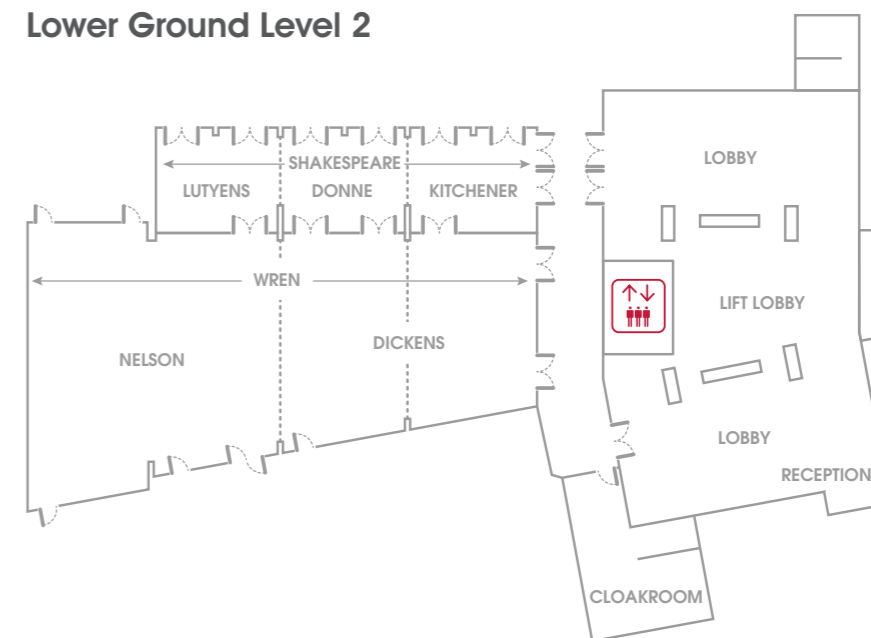

Lower Ground Level 2