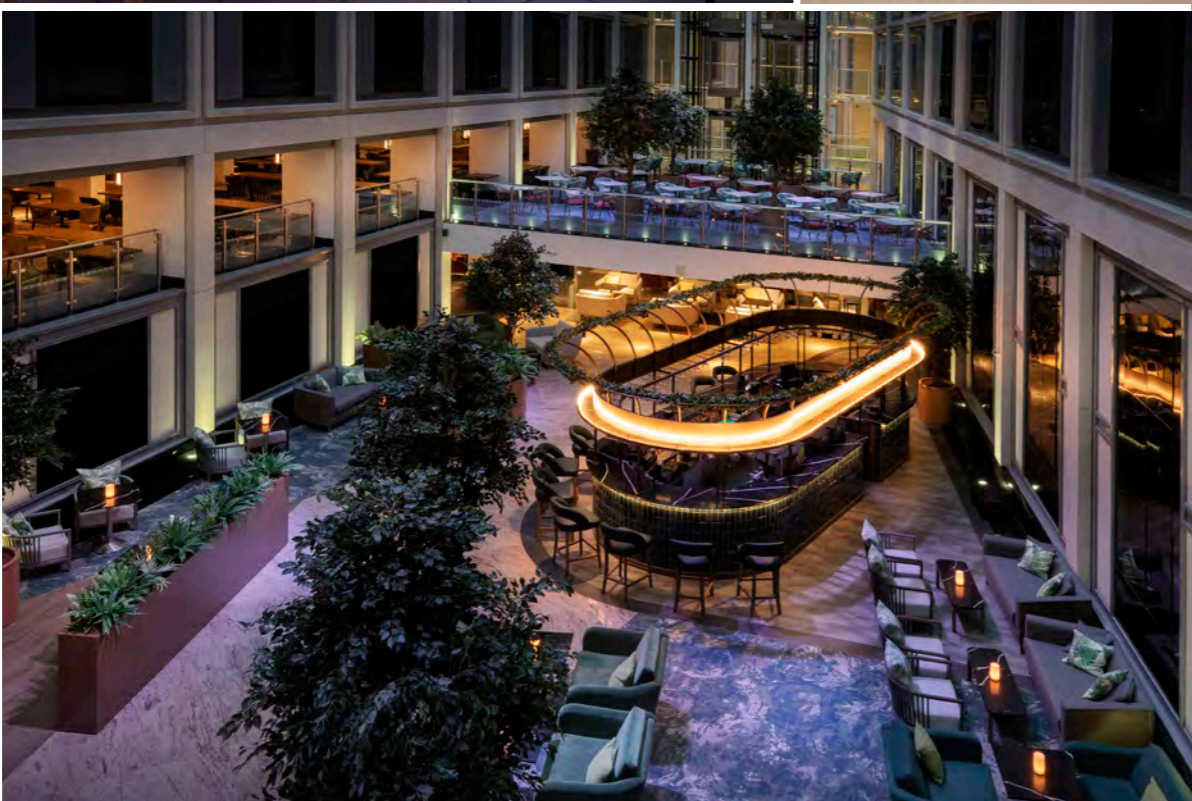

LEONARDO
ROYAL
HOTELS

LONDON - ST PAUL'S

Welcome to Leonardo Royal London St. Paul's

A truly special location, from which you can instantly immerse yourself in the thrill of city life.

Standing near to some of London's most iconic sites, our immediate neighbour is Sir Christopher Wren's masterpiece St. Paul's Cathedral. The Lord Mayor's Mansion House is just a stroll from our front door and the Tate Modern can be reached in minutes.