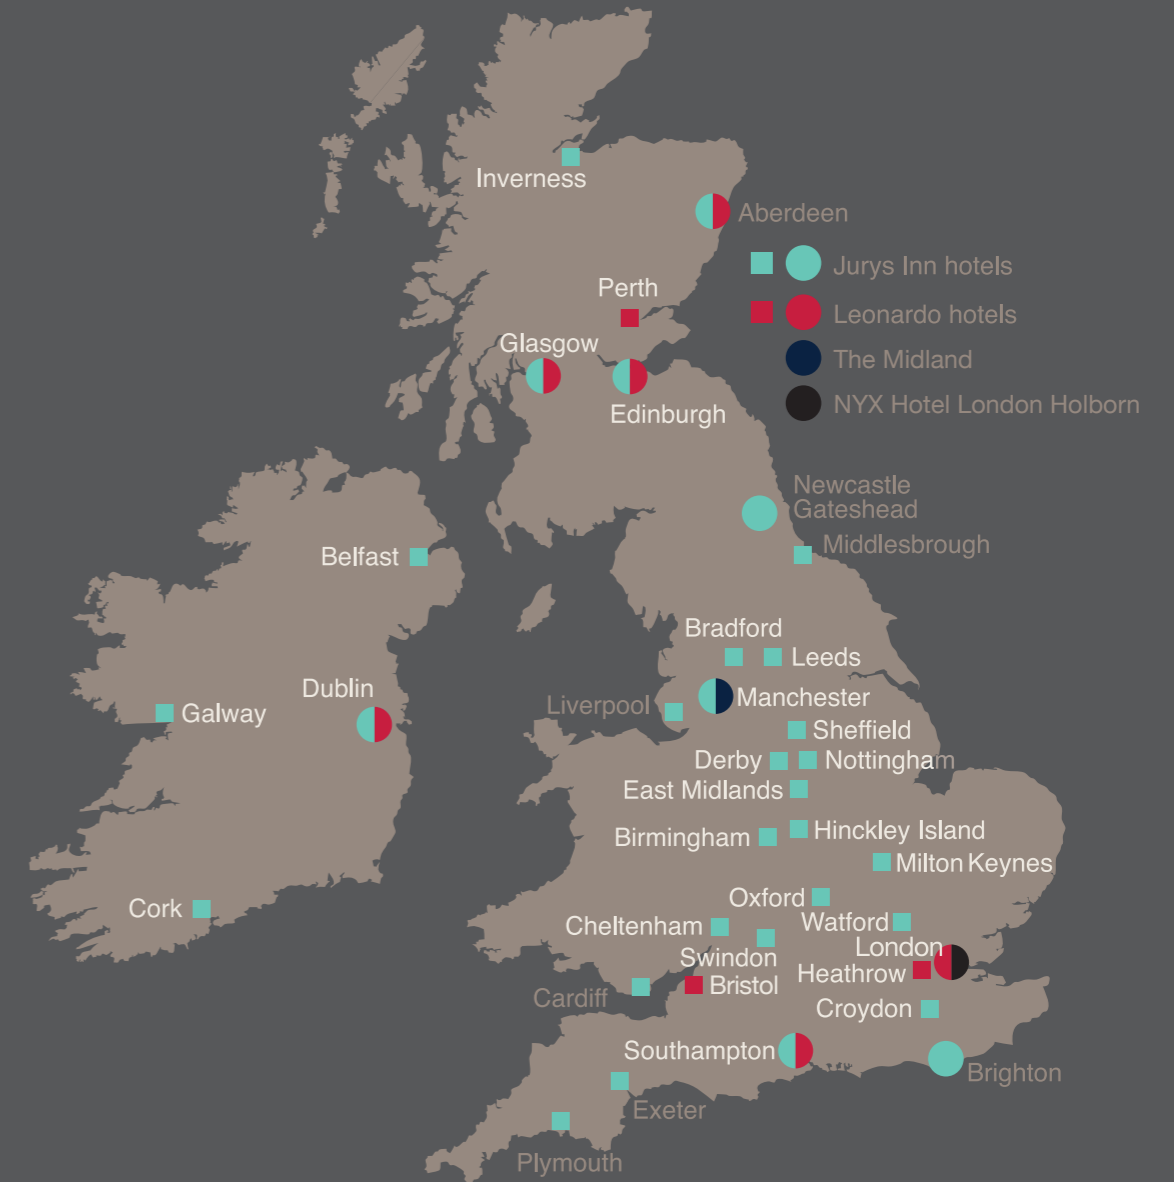

LEONARDO
ROYAL
HOTELS

LONDON - ST PAUL'S

Welcome to Leonardo Royal London St. Paul's

A truly special location, from which you can instantly immerse yourself in the thrill of city life.

Standing near to some of London's most iconic sites, our immediate neighbour is Sir Christopher Wren's masterpiece St. Paul's Cathedral. The Lord Mayor's Mansion House is just a stroll from our front door and the Tate Modern can be reached in minutes.

Email: londogroups@leonardohotels.co.uk

Location highlights

- Y – 5 minute walk from St. Paul's, Mansion House and Blackfriars Underground Station
- Y – 7 miles from London City Airport
- Y – 18.5 miles from London Heathrow Airport

Our locations

Leonardo Royal Hotels

London Manchester Southampton Edinburgh

Leonardo Hotels

Bristol Heathrow Edinburgh Glasgow Aberdeen Perth

Jurys Inns

Aberdeen Belfast Birmingham Bradford Brighton
Cardiff Cheltenham Cork Croydon Derby
East Midlands Edinburgh Exeter Galway Gateshead
Glasgow Hinckley Inverness Leeds Liverpool
Manchester Middlesbrough Milton Keynes Newcastle
Nottingham Oxford Perth Plymouth Sheffield
Southampton Swindon Watford

NYX

London

leonardohotels.co.uk jurysinns.com

themidland.co.uk hotelsbynyx.com

LEONARDO
ROYAL
HOTELS

LONDON – ST PAUL'S

Leonardo Royal London St. Paul's
10 Godliman Street, London EC4V 5AJ

leonardohotels.co.uk