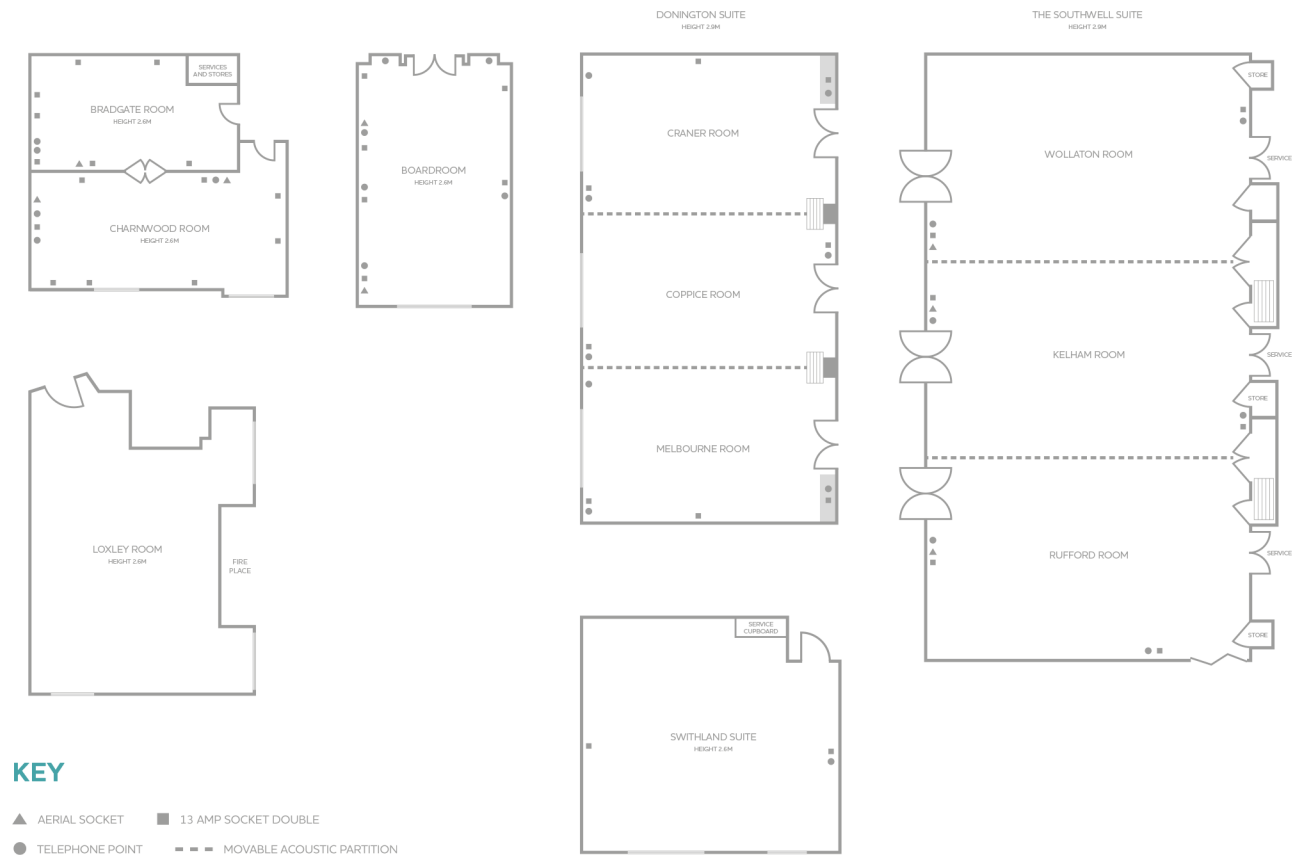

Leonardo Hotel East Midlands Airport

Floorplans and Capacities

Floor Plans and Capacities

Room Capacities

	Theatre	Theatre (Back Projection)	Classroom	Boardroom	U-Shape	Cabaret (Full rounds)	Cabaret (Half rounds)	Banquet	Dinner Dance	Length (m)	Width	Height	Controls in Room	Tungsten	Dimmers	Blackout	Natural Light	3 Phase	Air Conditioning	Free WiFi
The Southwell Suite	250	200	140	60	60	160	100	180	160	18.5	10.1	2.9	✓	-	✓	✓	-	✓	✓	✓
Wollaton Room	80	-	40	26	24	32	20	40	-	10	6	2.9	✓	-	✓	✓	-	-	✓	✓
Kelham Room	80	-	40	26	24	32	20	40	-	10	6	2.9	✓	-	✓	✓	-	-	✓	✓
Rufford Room	80	-	40	26	24	32	20	40	-	10	6	2.9	✓	-	✓	✓	-	-	✓	✓
Donington Suite	120	80	54	40	38	70	50	80	60	14.8	7.2	2.9	✓	-	✓	✓	✓	-	✓	✓
Craner Room	24	-	12	16	14	18	12	20	-	7.2	4.8	2.9	✓	-	✓	✓	✓	-	✓	✓
Coppice Room	24	-	12	16	14	18	12	20	-	7.2	4.8	2.9	✓	-	✓	✓	✓	-	✓	✓
Melbourne Room	24	-	12	16	14	18	12	20	-	7.2	4.8	2.9	✓	-	✓	✓	✓	-	✓	✓
Charnwood Room	20	-	-	16	-	-	-	-	-	8	3.5	2.6	✓	-	-	✓	✓	-	✓	✓
Bradgate Room	15	-	-	10	-	-	-	-	-	6.5	3.5	2.6	✓	-	-	✓	✓	-	✓	✓
Boardroom	-	-	-	10	-	-	-	-	-	7.6	4.7	2.9	✓	-	-	✓	✓	-	✓	✓
Loxley Room	70	-	30	30	28	40	25	50	-	11	8	2.9	✓	-	-	✓	✓	-	✓	✓
Swithland Suite	50	-	-	25	23	24	15	-	-	8	7.2	2.6	✓	-	-	✓	✓	-	✓	✓